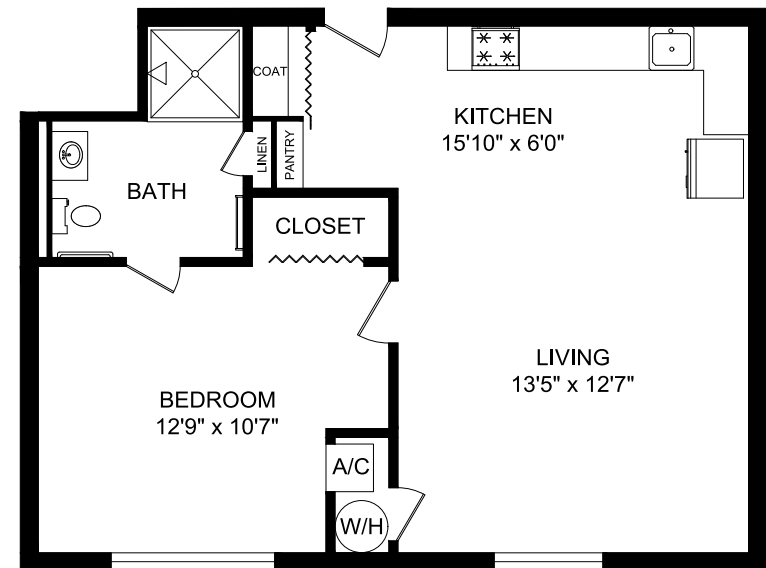

GREATER POWELL

P L A C E

Bradford
1 bedroom/1 bath room
Approximately 520 square feet

Interior Luxuries Include:

- Frost-free refrigerator
- Oak-tone cabinets
- Spacious floor plans
- Generous closets
- Tile and carpet throughout
- Designer interior neutral color scheme

Community Distinctions include:

- On-site laundry facilities
- Community room
- Located close to shopping, entertainment and schools
- Superior resident service

966 W. Govan Street, Grenada, MS 38901
(662) 227-4178 * (662) 227-1296 fax
www.greaterpowell.com

The floor plans may vary from this illustration due to design configuration. Not all features are available in every floor plan. Square footages and room dimensions are approximate.